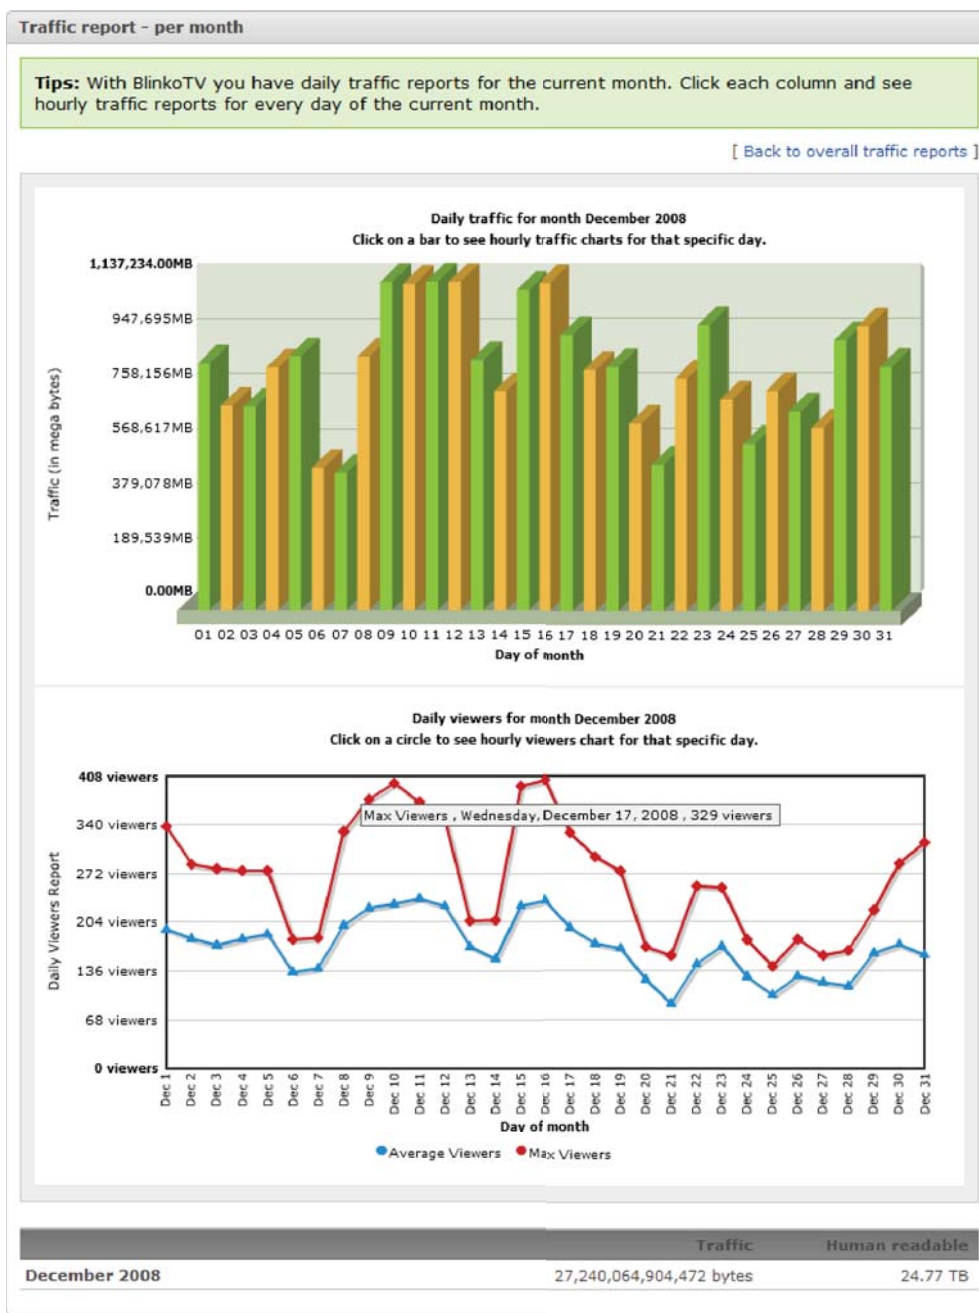

8

BANDWIDTH AND USER TRAFFIC REPORTS

- Access your Traffic Reports with full control over your subscription with valuable yearly/monthly/hourly informations about your audience evolution

USA Office Contact
Email: info@eyepartner.com
Yahoo: islandace2002
Skype: jamoncam
Phone: 1.305.289.4557

EUROPE Office Contact
Email: sales@eyepartner.com
Yahoo: eliza_ciumac
Skype: eliza_abl
Phone: +40.3324.14752
Mobile: +40.771.264.031
From USA: +1.305.455.8675
<http://www.eyepartner.com>